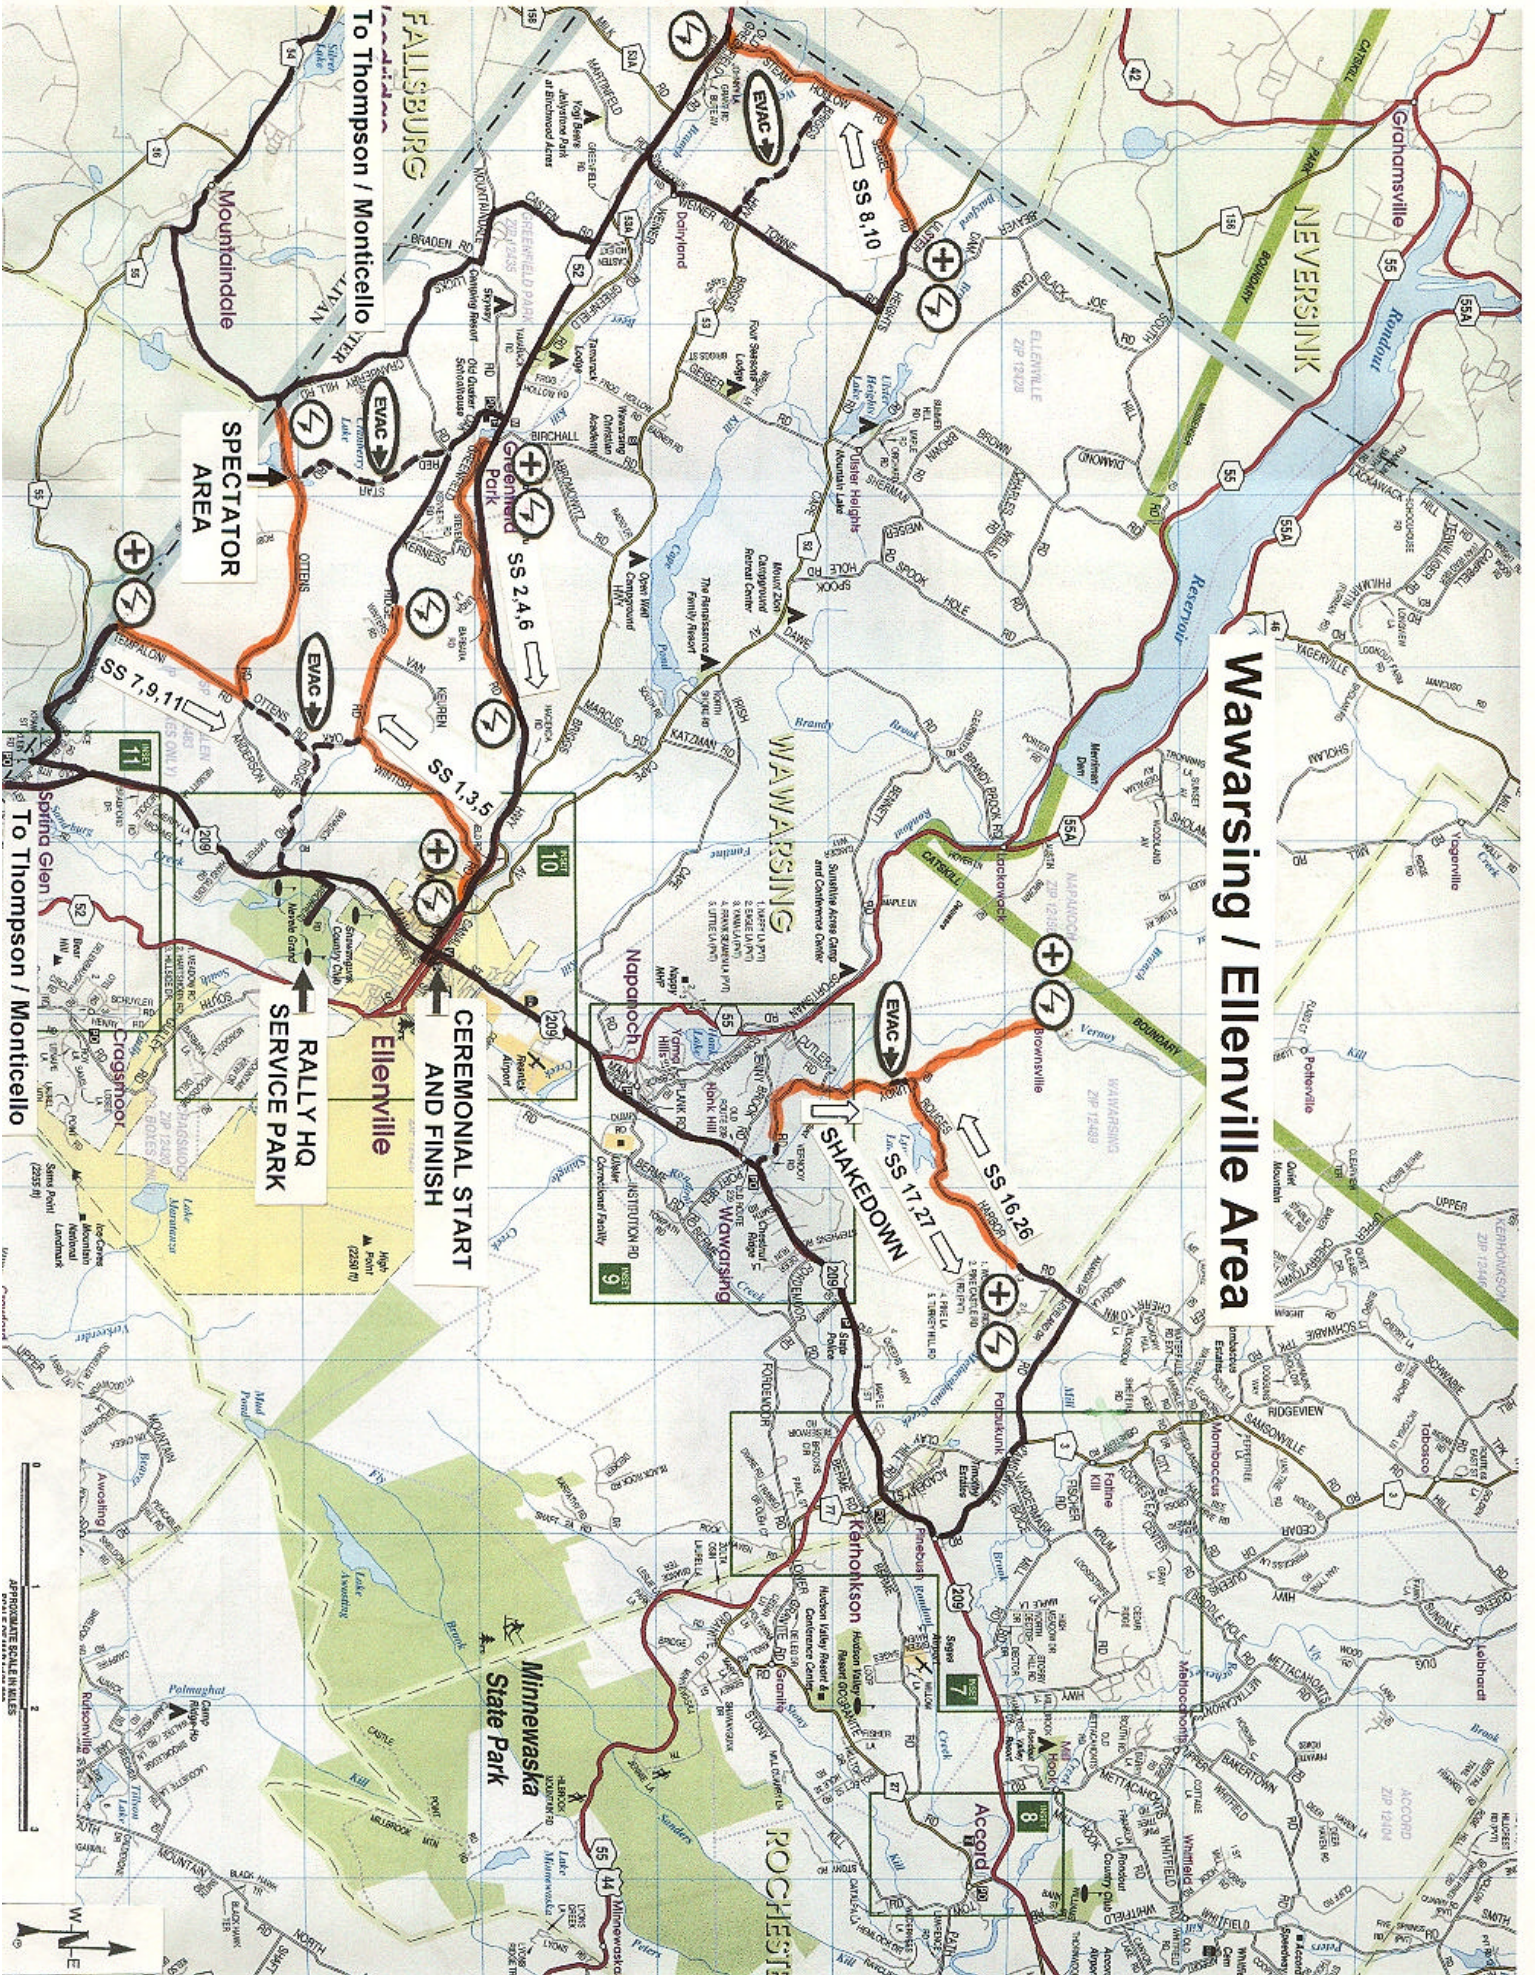

# Wawarsing / Ellenville Area

SPECTATOR AREA

RALLY HQ SERVICE PARK

CEREMONIAL START AND FINISH