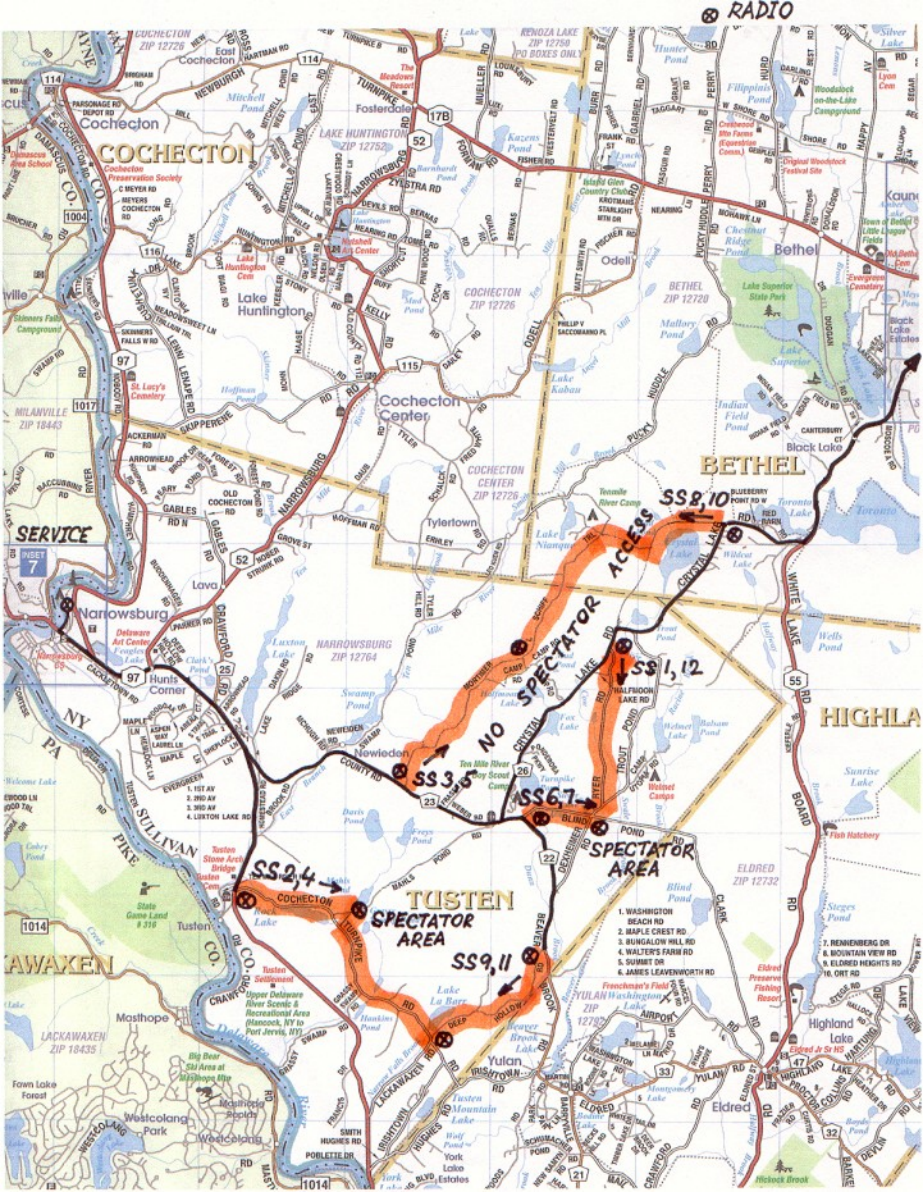

COCHECTION

BETHEL

SERVICE

AWAKEN

TUSTEN SPECTATOR AREA

SPECTATOR AREA

NO SPECTATOR ACCESS

SS 2,4

SS 9,11

SS 6,7

SS 8,10

SS 1,12

SS 3,5

1. NENNEBERG DR
2. BOUNTAIN VIEW RD
3. ELDERED HEIGHTS RD
4. NY CRT RD