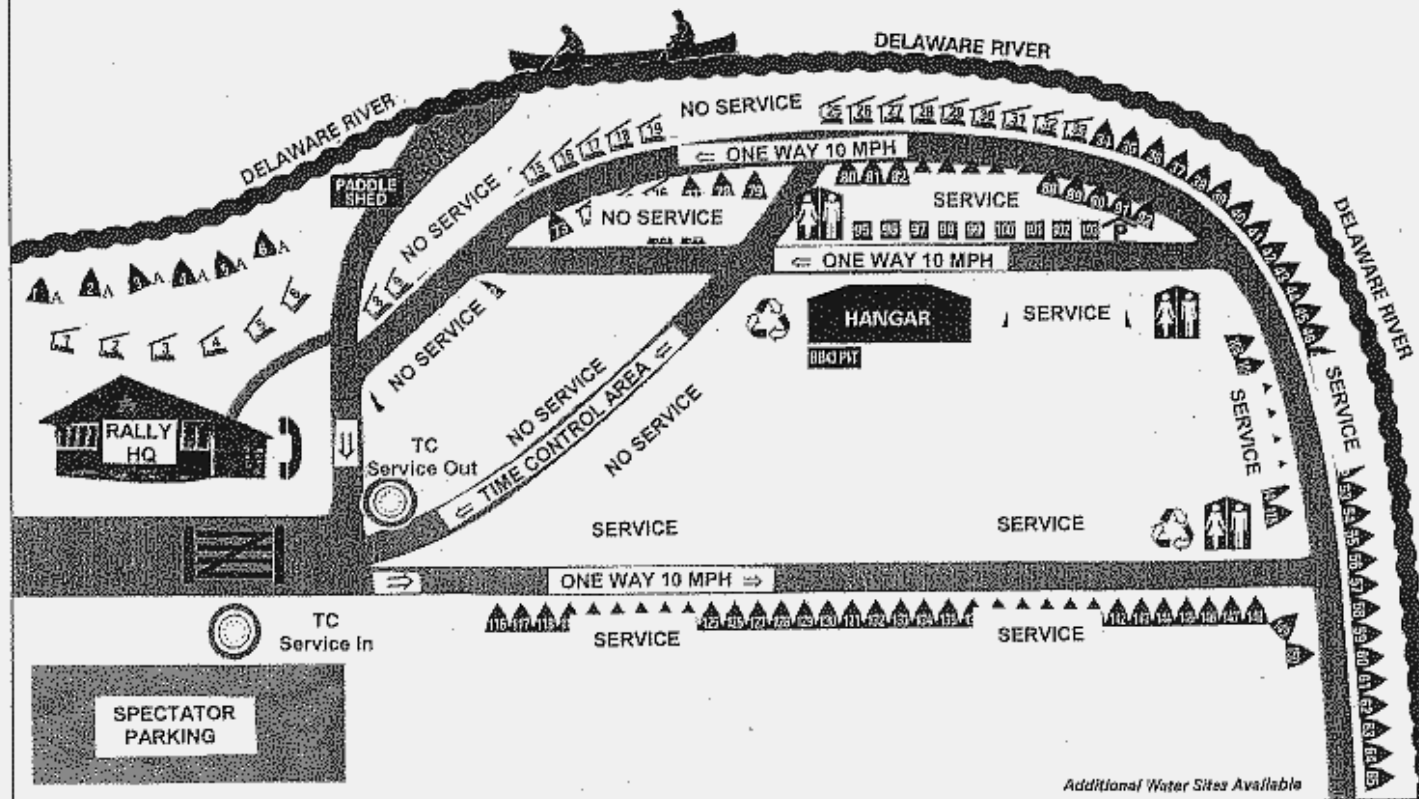

# NARROWSBURG CAMPGROUND

Additional Water Sites Available

## LEGEND:

-   
Restrooms
-   
Bath House
-   
Recycling Station
-   
Dumping Station
-   
Tent Site
-   
Lean-To Site
-   
Electric/Water Site
-   
Pay Phone
-   
Main Gate
-   
Parking
-   
Pavilion