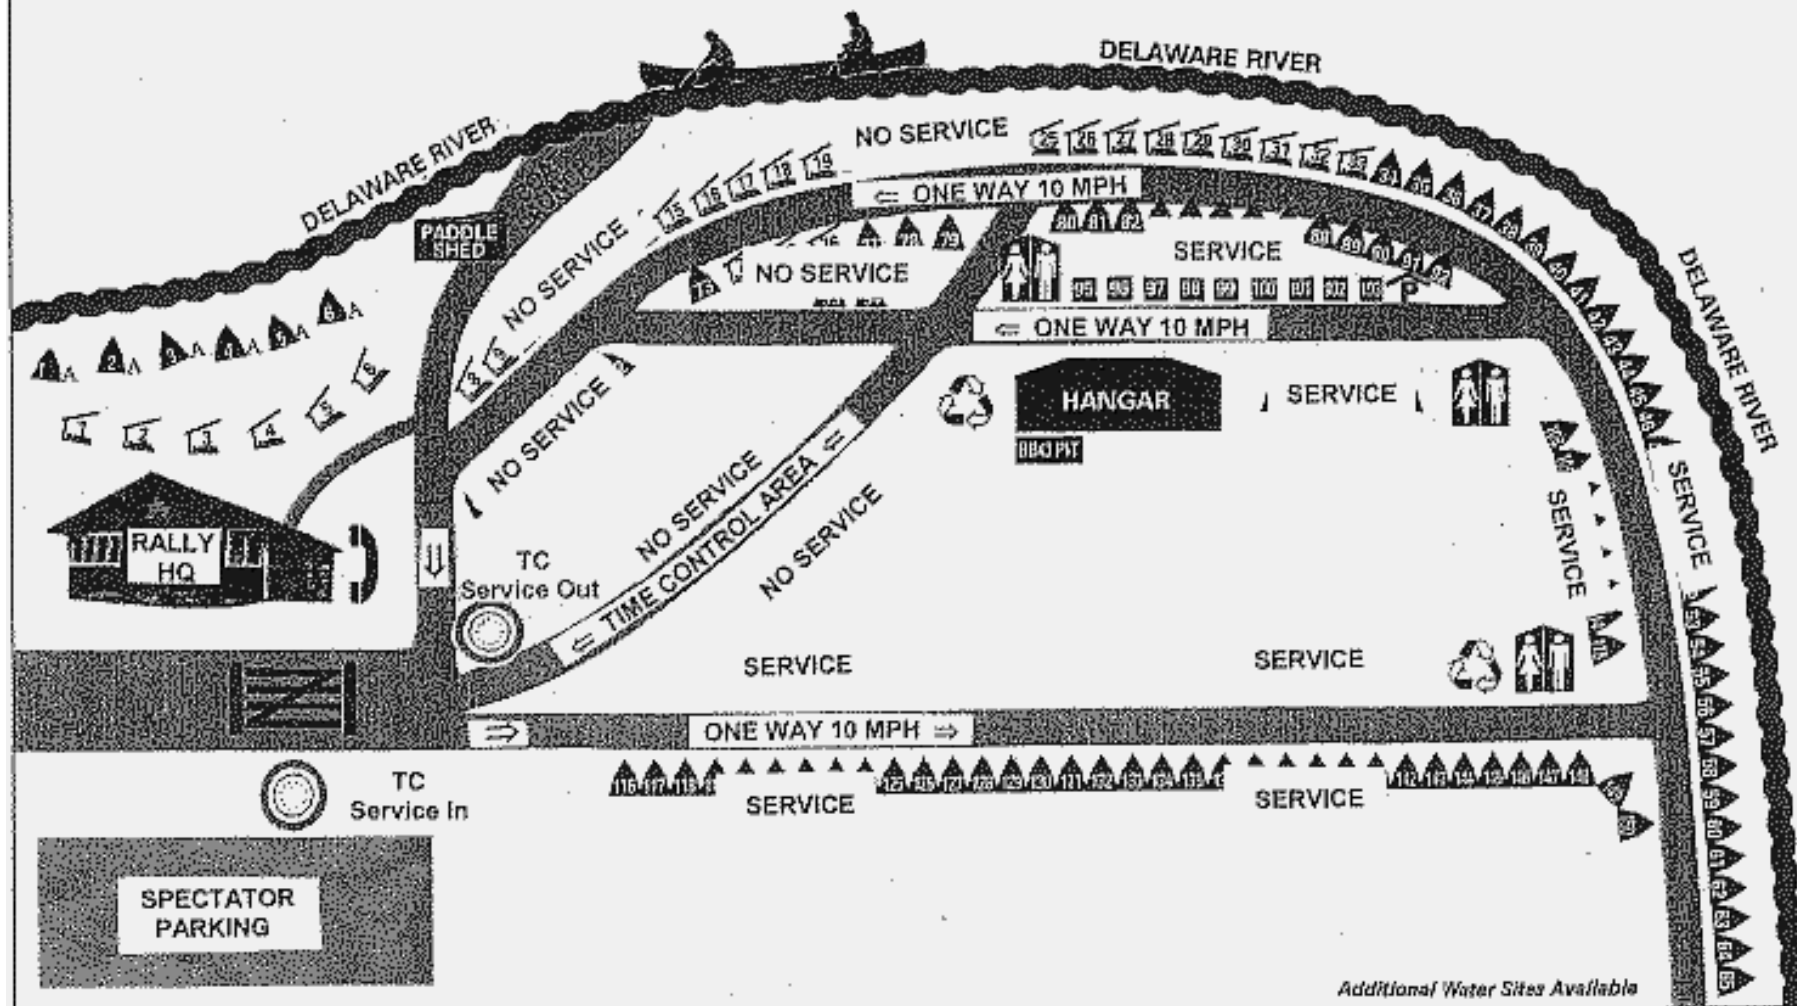

# NARROWSBURG CAMPGROUND

- LEGEND:**
-   
Restrooms
  -   
Bath House
  -   
Recycling Station
  -   
Dumping Station
  -   
Tent Site
  -   
Lean-To Site
  -   
Electric/Water Site
  -   
Pay Phone
  -   
Main Gate
  -   
Parking
  -   
Pavilion