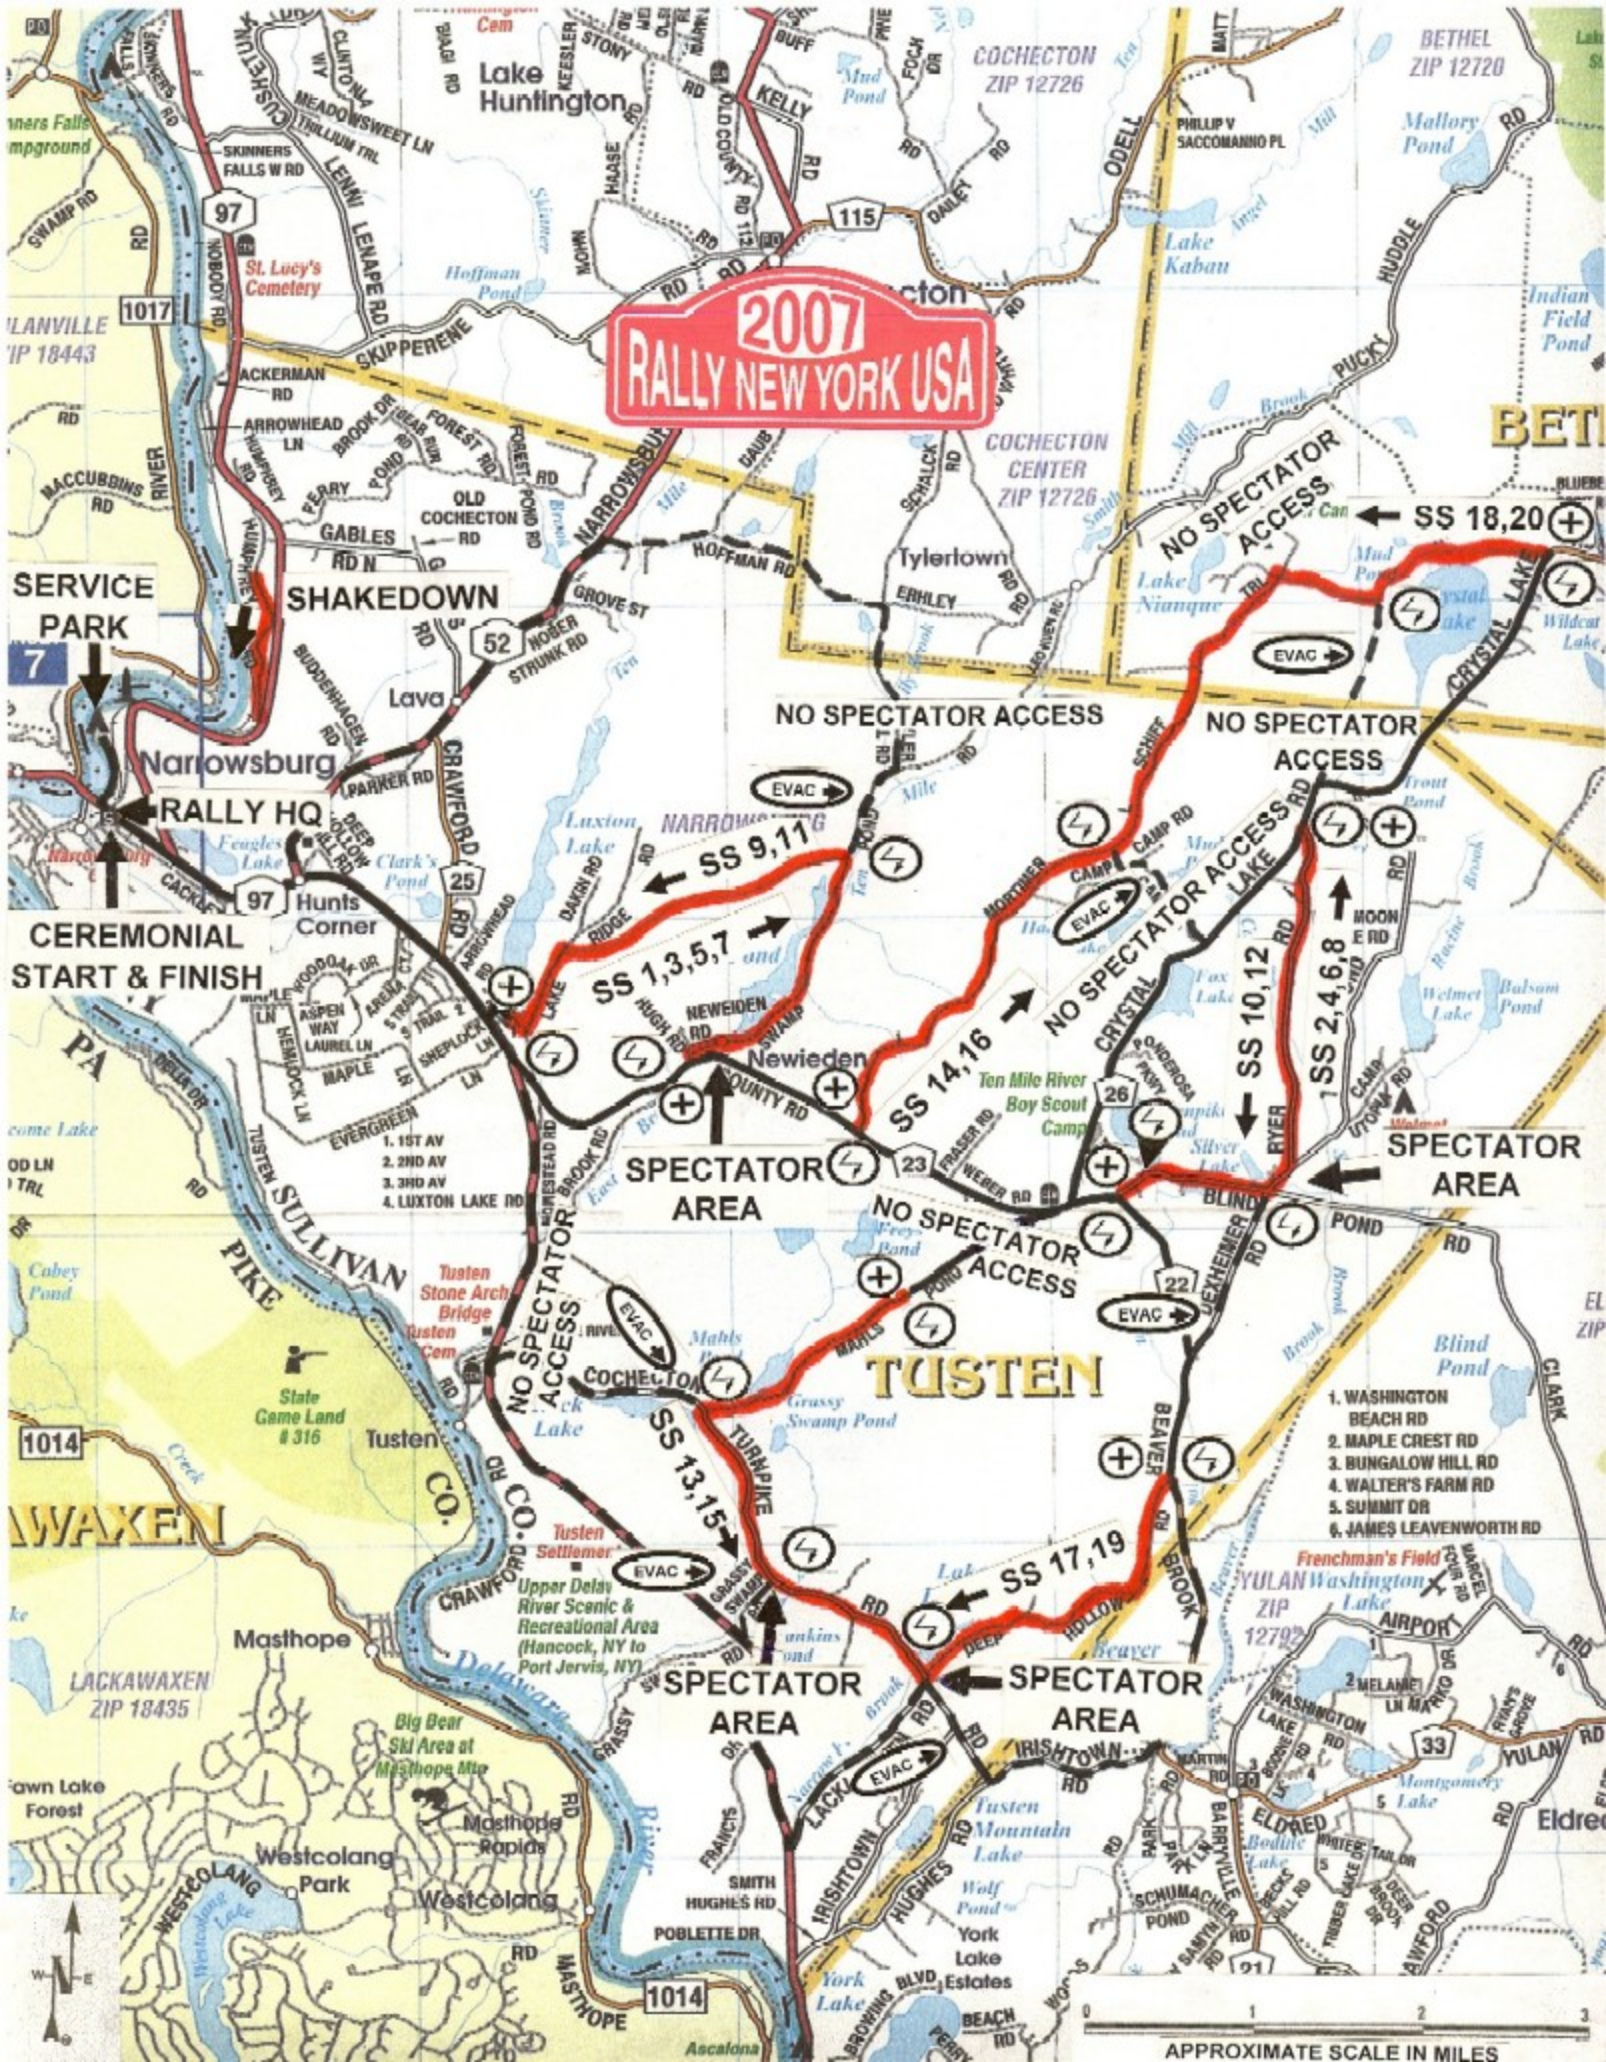

MILANVILLE  
ZIP 18443

2007  
RALLY NEW YORK USA

INSET  
7

Barkley  
Lake

Narrowsburg

Delaware  
Art Center  
Feagles  
Lake

Hunts  
Corner

RALLY HQ &  
SCRUTINEERING

REGISTRATION  
AWARDS

CEREMONIAL  
START & FINISH

SERVICE  
PARK

SHAKEDOWN

APPROXIMATE SCALE IN MILES

# 2007 RALLY NEW YORK USA

**SERVICE PARK**  
7

**CEREMONIAL START & FINISH**

**WAXEN**

SS 1,3,5,7 and  
SS 9,11

SS 13,15

SS 14,16

**TUSTEN**

SS 17,19

SS 10,12

SS 2,4,6,8

1. WASHINGTON BEACH RD
2. MAPLE CREST RD
3. BUNGALOW HILL RD
4. WALTER'S FARM RD
5. SUMMIT DR
6. JAMES LEAVENWORTH RD

APPROXIMATE SCALE IN MILES